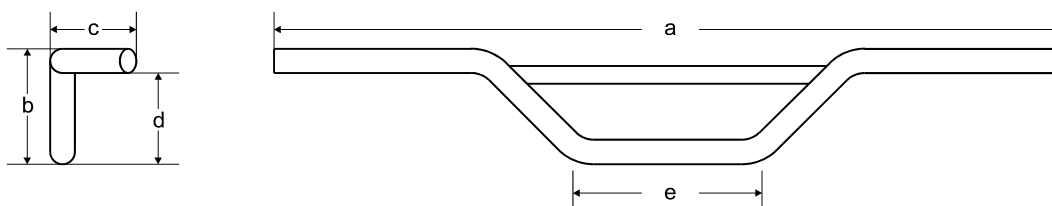

Off-Road Handlebars

Article:						Order No.:		EUR without Tax	EUR incl. 19% Tax
	a	b	c	d	e				
Off-Road Handlebar from tube 22 mm Ø (7/8")									
Off-Road Handlebar	890	130	75	120	220	7893 CL 3	Piece	33,15	39,45
Dto., black						7894 CL 3 schwarz	Piece	33,15	39,45
Off-Road Handlebar, black	880	130	120	150	240	7896 CL 4 schwarz	Piece	33,15	39,45
Off-Road Handlebar	795	100	100	145	210	7897 CL 5	Piece	33,15	39,45
Dto., black						7898 CL 5 schwarz	Piece	33,15	39,45
Off-Road Handlebar	735	110	115	155	200	7899 CL 6	Piece	33,15	39,45
Dto., black						7900 CL 6 schwarz	Piece	33,15	39,45
Off-Road Handlebar	900	130	95	155	200	7883 CL N	Piece	33,15	39,45
Dto., black						7205 CL N schwarz	Piece	33,15	39,45
Dto., blue						7206 CL N blau	Piece	33,15	39,45
Dto., red						7211 CL N rot	Piece	33,15	39,45
Dto., green						7212 CL N grün	Piece	33,15	39,45
Dto., yellow						7213 CL N gelb	Piece	33,15	39,45
Dto., black, from tuber 22 x 3						7882 CL N schwarz (22 x 3)	Piece	36,85	43,85
Off-Road Handlebar	880	150	120	185	200	7884 CL H	Piece	33,15	39,45
Dto., black						7216 CL H schwarz	Piece	33,15	39,45
O-R Handlebar, connecting tube 22 mm	750	150	90	180	200	7196 BMW L 6	Piece	33,15	39,45
Dto., black						7192 BMW L 6 schwarz	Piece	33,15	39,45
Off-Road Handlebar from tube 25,4 mm Ø (1"), with notch for cables (For all HD from 82 up)									
Off-Road Handlebar, 25,4 mm Ø, black	900	130	95	155	200	7214 CL N HD MK schwarz *	Piece	40,00	47,60