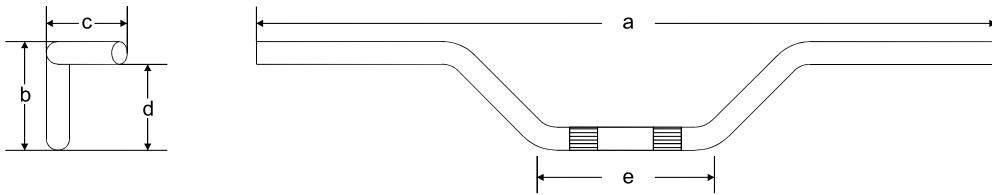

Superbike and Streetbike Handlebars

Article:						Order No.:		EUR without Tax	EUR incl. 19% Tax
	a	b	c	d	e				
Streetbike- Handlebar from tube 22 mm Ø (7/8")									
Streetbike-Handlebar	755	50	60	30	125	7006 LN 61	Piece	30,00	35,70
Superbike Handlebar from tube 22 mm Ø (7/8")									
Superbike Handlebar, high	740	105	120	90	180	7780 LN 11	Piece	30,00	35,70
Superbike Handlebar, small	660	80	90	60	200	7790 LN 18	Piece	28,15	33,50
Superbike Bar, small, strong cranked	680	85	125	55	200	7791 LN 19	Piece	30,00	35,70
Superbike Handlebar, small	710	75	105	100	210	7007 LN 43	Piece	30,00	35,70
Superbike Handlebar	760	75	105	100	260	7008 LN 44	Piece	30,00	35,70
Dto., mat chrome						7015 LN 44, matchrom	Piece	30,00	35,70
Dto., rubinred						7084 LN 44, rubinrot	Piece	30,00	35,70
Dto., nightblue						7085 LN 44, nachtblau	Piece	30,00	35,70
Dto., darkgrey						7095 LN 44, dunkelgrau	Piece	30,00	35,70
Dto., black						7098 LN 44, schwarz	Piece	30,00	35,70
Superbike Handlebar, wide	810	75	105	100	310	7011 LN 45	Piece	31,85	37,90
Superbike Handlebar, high	870	135	120	150	275	7053 LN 46	Piece	31,85	37,90
Handlebar from tube 25,4 mm Ø (1")									
Superbike Handlebar	760	75	105	100	260	7034 LN 44 HD	Piece	31,85	37,90
Superbike Handlebar, wide	810	75	105	100	310	7035 LN 45 HD	Piece	33,15	39,45
Handlebar from tube 25,4 mm Ø (1"), with notch for cables (For all HD from 82 up)									
Superbike Handlebar,	760	75	105	100	260	7029 LN 44 HD MK	Piece	35,00	41,65
Superbike Handlebar, wide	810	75	105	100	310	7058 LN 45 HD MK	Piece	36,85	43,85
Dto., black						7057 LN 45 HD MK schwarz	Piece	36,85	43,85
Superbike-Handlebar, high	870	135	120	150	275	7050 LN 46 HD MK *	Piece	36,85	43,85
Dto., black						7059 LN 46 HD MK schwarz *	Piece	36,85	43,85
Handlebar from tube 25,4 mm Ø (1"), with notch for cables and 3 holes for inside wiring (For HD 82 up)									
Superbike Handlebar, wide	810	75	105	100	310	7139 LN 45 HD 3Loch *	Piece	51,85	61,70
Dto., black	810	75	105	100	310	7140 LN 45 HD 3Loch schwarz *	Piece	51,85	61,70

* Marked handlebars without TÜV technical report!