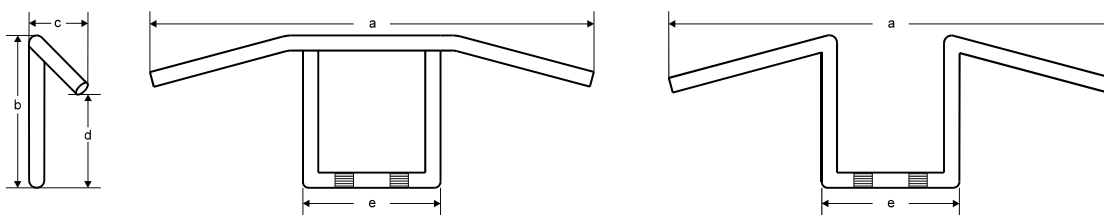

"T"- and "Z"-Bars

Article:		Order No.:		EUR without Tax	EUR incl. 19% Tax					
	a	b	c	d	e					
"Z"- Handlebar from tube 22 mm Ø (7/8")										
"Z"-Bar, wide, high	715	280	140	190	240	7919 L Z 4	Piece	75,00	89,25	
"Z"-Bar, low, twisted	631	197	115	89	248	7943 L ZD 1	Piece	113,15	134,65	
"Z"-Bar, high, twisted	631	250	116	142	249	7944 L ZD 2	Piece	123,15	146,55	
"Z"- Handlebar from tube 25,4 mm Ø (1")										
"Z"-Bar, twisted	715	250	140	160	240	7947 L ZD HD *	Piece	130,00	154,70