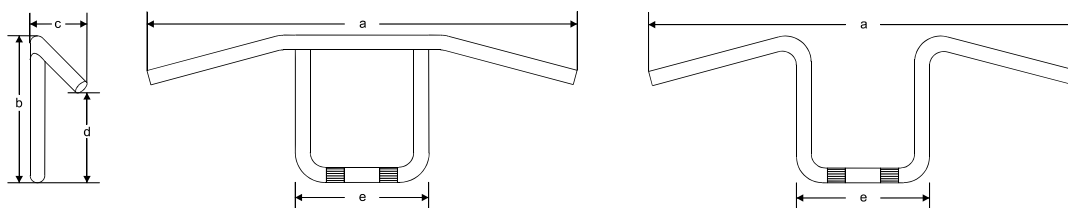

Handlebar Type ULZ and ULT

Article:		Order No.:		EUR without Tax	EUR incl. 19% Tax					
	a	b	c	d	e					
Handlebar from tube 22 mm Ø (7/8")										
"Z"-Bar	750	250	110	175	240	7803 UL Z	Piece	35,00	41,65	
"T"-Bar, economic	725	250	150	200	240	7804 UL T	Piece	43,15	51,35	

Clamps

Article:		Order No.:		EUR without Tax	EUR incl. 19% Tax
	d	l			
Clamps from tube 22 mm Ø (7/8")					
Clamps	28	265	7994 LS N2 28	Pair	50,00
Dto.	30	265	7990 LS N2 30	Pair	50,00
Dto.	32	265	7992 LS N2 32	Pair	50,00
Dto.	35	265	7995 LS N2 35	Pair	50,00
Dto.	38	265	7998 LS N2 38	Pair	50,00

Marked handlebars without TÜV technical report!