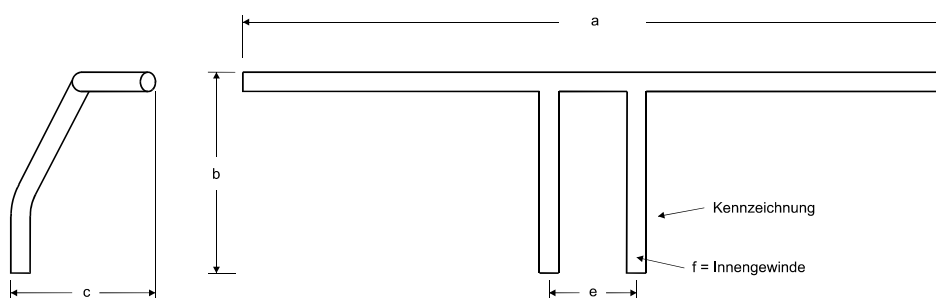

T-Bar Handlebar

T-Bar handlebar with thread in the vertical tubes (hole distance 100 mm). The handlebars are mounted with a screw on the triple tree. The screw must be mounted from below through the triple tree inside the vertical handlebar tubes. For some motorcycle models we have mounting kits, for other models you have to make the mounting like the description of the TÜV-technical report.

Article:	a	b	c	e	f	Order No.:		EUR without Tax	EUR incl. 19% Tax	
T-Bar Handlebars with TÜV- technical report										
T-Bar Handlebar Ø 22 mm	800	225	160	100	M 10	7958	T-Bar 1	Piece	91,85	109,30
T-Bar Handlebar Ø 25,4 mm	800	225	160	100	M 12	7950	T-Bar 1 HD	Piece	91,85	109,30
Mounting kits:										
Mounting kit for T-Bar Handlebar Honda VT 125 Shadow						7966	MK HO VT 125 Shadow	Piece	20,00	23,80
Mounting kit for T-Bar Handlebar Honda VT 750/1100 C2, Suzuki VZ 800 Marauder and Yamaha XV 1600 Wild Star						7979	MK HO VT 750/1100 C2	Piece	13,15	15,65
Mounting kit for T-Bar Handlebar Yamaha XV 250/535 und XV 750/1100 Virago						7991	MK YA XV 250/535	Piece	13,15	15,65
Mounting kit for T-Bar Handlebar Yamaha XVS 650/1100 Drag Star and XVS 650 Drag Star Classic						7965	MK YA XVS 650/1100 DS	Piece	20,00	23,80
Mounting kit for T-Bar Handlebar Yamaha XVS 1100 Drag Star Classic						7993	MK YA XVS 1100 DSC	Piece	13,15	15,65