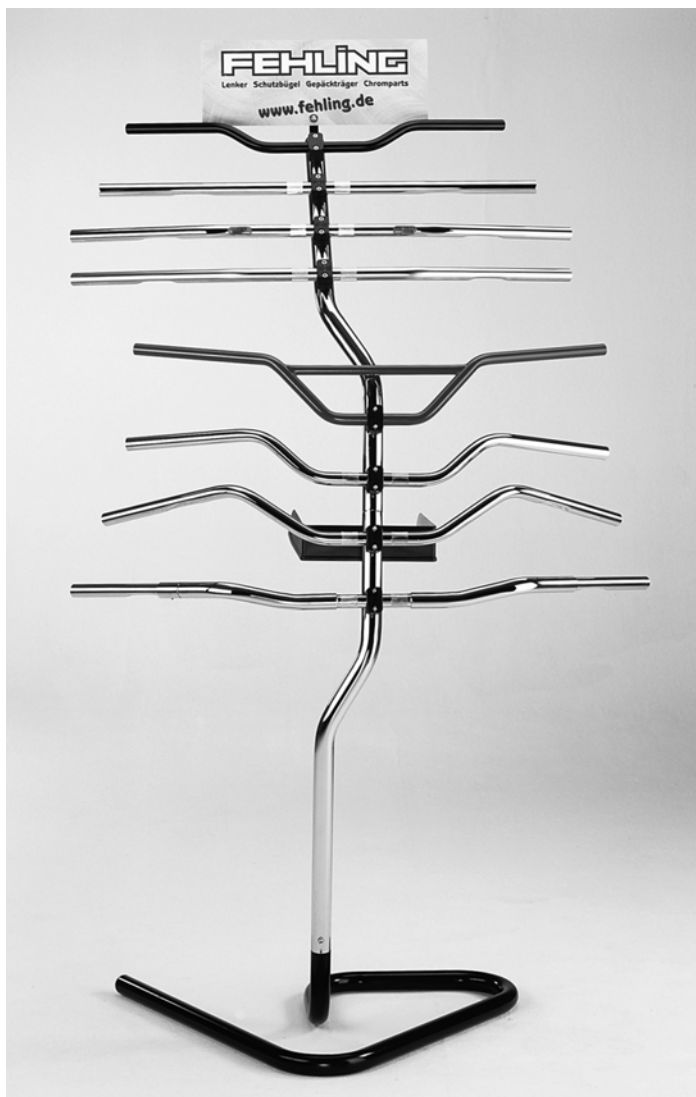

(Fax) order form Sales promotion

7999 Handlebar display, without armament, for max. 8 handlebars
(22 or 25,4 mm Ø) with place for leaflets **EUR 75,00 net**

In combination with a handlebar order of EUR 400,00 brut you can get max. 1 handlebar display free.

Sample armament:

LN 44 (Chrome, mat chrome, rubinred, nightblue, darkgrey, black), (HD, HD MK)

Straight 2 (HD)

BLD 13 HD MK (Chrome, Black chrome)

LD 9, (HD, HD MK, HD MK mat chrome, HD 4LL)

CL N (Chrome, black (2 + 3 mm tube thickness), blue, red, green, yellow), (HD MK black)

LN 33 (HD, HD MK (chrome and black))

LN 40 (HD MK, HD 4LL)

FB 4 (XL)

Customer number:	Care off:
Company stamp:	Date:
	Signature: