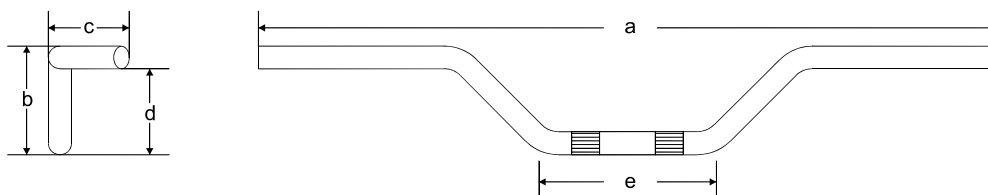

Touring Handlebars

Article:						Order No.:	EUR without Tax	EUR incl. 19% Tax
	a	b	c	d	e			
Handlebar from tube 22 mm Ø (7/8")								
Classic Handlebar like BMW /5 models	650	60	70	55	200	7191 LN 1	Piece 30,00	35,70
Streetbike and side car Handlebar	750	60	85	55	200	7090 LN 2 (22 x 2)	Piece 31,85	37,90
Dto. but tube 22 x 3	750	60	85	55	200	7087 LN 2 (22 x 3)	Piece 31,85	37,90
Classic touring Handlebar like BMW /6	660	105	105	110	200	7194 LN 4	Piece 31,85	37,90
Touring Handlebar, medium high	765	145	175	115	245	7195 LN 5	Piece 33,15	39,45
Touring Handlebar	745	235	165	220	250	7781 LN 12	Piece 33,15	39,45
Touring Handlebar	730	160	105	140	220	7784 LN 14	Piece 33,15	39,45
Classic touring Handlebar like KA Z 650 F 730	90	120	110	160		7793 LN 21	Piece 31,85	37,90
Classic touring Handlebar like BMW R 80 G/S, R 80 RT/ST, R 100 RT	710	200	135	260	180	7794 LN 22	Piece 33,15	39,45
Classic touring Handlebar like YA SR 500	800	120	155	150	170	7060 LN 25	Piece 33,15	39,45
Touring Handlebar	710	110	80	100	175	7080 LN 26	Piece 31,85	37,90
Touring Handlebar	745	170	150	155	175	7204 LN 27	Piece 33,15	39,45
Handlebar, flat and wide	920	100	110	70	250	7202 LN 33	Piece 33,15	39,45
Handlebar from tube 25,4 mm Ø (1")								
Handlebar, flat and wide	920	100	110	70	250	7201 LN 33 HD	Piece 35,00	41,65
Handlebar from tube 25,4 mm Ø (1"), with notch for cables (For all HD from 82 up)								
Handlebar, flat and wide	920	100	110	70	250	7208 LN 33 HD MK	Piece 40,00	47,60
Dto., black						7215 LN 33 HD MK schwarz	Piece 40,00	47,60