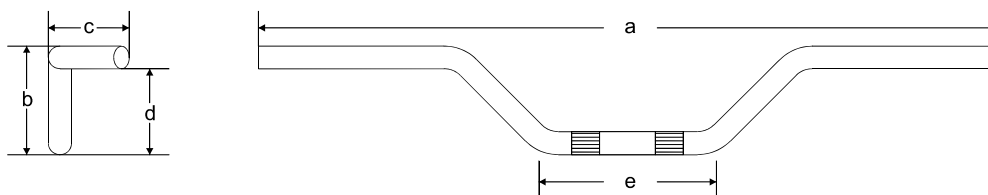

Chopper- and Cruiser- Handlebars

Article:	Order No.:					EUR without Tax	EUR incl. 19% Tax
	a	b	c	d	e		
Handlebar from tube 22 mm Ø (7/8")							
Chopper Handlebar, medium high	800	200	185	90	260	7800 LN A	Piece 35,00 41,65
Classic and stylish Handlebar, high	830	250	170	230	280	7806 LN B	Piece 35,00 41,65
Chopper Handlebar	745	200	200	150	250	7787 LN 17	Piece 35,00 41,65
Chopper Handlebar	755	180	230	75	240	7795 LN 23	Piece 35,00 41,65
Handlebar, medium high and wide	995	200	210	150	390	7203 LN 34	Piece 40,00 47,60
Handlebar, flat, wide, strong cranked	1010	70	290	90	275	7033 LN 36	Piece 40,00 47,60
Handlebar, medium high and wide	990	125	220	130	230	7798 LN 40	Piece 40,00 47,60
Handlebar, flat and wide	990	90	195	160	235	7141 LN 41	Piece 36,85 43,85
Handlebar, flat and wide	920	60	150	25	220	7054 LN 42	Piece 33,15 39,45
Handlebar, flat and wide	950	85	165	90	210	7190 LN 48 *	Piece 36,85 43,85
Handlebar, flat and wide	930	90	200	80	195	7189 LN 49 *	Piece 36,85 43,85
Handlebar, flat, wide, strong cranked	865	85	130	220	190	7188 LN 50 *	Piece 36,85 43,85
Handleb., flat, wide, extra strong cranked	780	105	150	275	195	7187 LN 51 *	Piece 36,85 43,85
Handlebar, medium high and extra wide	1180	175	175	235	330	7106 LN 52 *	Piece 45,00 53,55
Handlebar, medium high and wide	1000	170	150	220	230	7107 LN 53 *	Piece 36,85 43,85
Hb., flat, wide, extreme strong cranked	885	95	325	-25	255	7108 LN 54 *	Piece 45,00 53,55
Handlebar, flat, extreme strong cranked	740	80	300	-35	200	7109 LN 55 *	Piece 40,00 47,60
Hb., medium high, wide, strong cranked	1020	160	275	120	395	7110 LN 56 *	Piece 40,00 47,60
Handlebar, medium high, strong cranked	865	155	235	120	305	7111 LN 57 *	Piece 36,85 43,85
Handlebar from tube 25,4 mm Ø (1")							
Handlebar, high	760	300	180	170	260	7819 LN C HD	Piece 43,15 51,35
Handlebar, medium high and wide	995	200	210	150	390	7207 LN 34 HD	Piece 43,15 51,35
Handlebar, flat and wide	920	60	150	25	220	7055 LN 42 HD	Piece 35,00 41,65
Handlebar from tube 25,4 mm Ø (1"), with notch for cables (For all HD from 82 up)							
Handlebar, high	830	250	170	230	280	7818 LN B HD MK	Piece 38,15 45,40
Handlebar, medium high and wide	995	200	210	150	390	7209 LN 34 HD MK	Piece 48,15 57,30
Handlebar, Design like HD E-Glide	885	165	255	145	370	7210 LN 35 HD MK	Piece 48,15 57,30
Handlebar, flat, wide, strong cranked	1010	70	290	90	275	7038 LN 36 HD MK	Piece 48,15 57,30
Handlebar, flat, wide, very strong cranked	1050	120	350	200	250	7016 LN 37 HD MK	Piece 55,00 65,45
Handlebar, medium high and wide	990	125	220	130	230	7799 LN 40 HD MK	Piece 48,15 57,30
Handlebar, flat and wide	990	90	195	160	235	7142 LN 41 HD MK	Piece 43,15 51,35
Handlebar, flat and wide	920	60	150	25	220	7056 LN 42 HD MK	Piece 38,15 45,40
Handlebar, flat and wide	950	85	165	90	210	7186 LN 48 HD MK *	Piece 43,15 51,35
Handlebar, flat and wide	930	90	200	80	195	7185 LN 49 HD MK *	Piece 43,15 51,35
Handlebar, flat, wide, strong cranked	865	85	130	220	190	7184 LN 50 HD MK *	Piece 43,15 51,35
Handleb., flat, wide, extra strong cranked	780	105	150	275	195	7183 LN 51 HD MK *	Piece 43,15 51,35
Handlebar, medium high and extra wide	1180	175	175	235	330	7145 LN 52 HD MK *	Piece 55,00 65,45
Handlebar, medium high and wide	1000	170	150	220	230	7146 LN 53 HD MK *	Piece 43,15 51,35
Hb., flat, wide, extreme strong cranked	885	95	325	-25	255	7147 LN 54 HD MK *	Piece 55,00 65,45
Handlebar, flat, extreme strong cranked	740	80	300	-35	200	7148 LN 55 HD MK *	Piece 48,15 57,30
Hb., medium high, wide, strong cranked	1020	160	275	120	395	7149 LN 56 HD MK *	Piece 48,15 57,30
Handlebar, medium high, strong cranked	865	155	235	120	305	7150 LN 57 HD MK *	Piece 43,15 51,35
Handlebar, medium high and wide	865	155	245	205	280	7023 LN 58 HD MK	Piece 48,15 57,30
Handlebar, flat and wide	950	65	115	-10	200	7099 LN 59 HD MK	Piece 43,15 51,35
Handlebar, Classic high	905	280	195	210	260	7125 LN 60 HD MK	Piece 48,15 57,30
Handlebars from tube 25,4 mm Ø (1") with 4 slots for inside wiring together with hollow studs Risers							
Handlebar, flat, wide, strong cranked	1010	70	290	90	275	7066 LN 36 HD 4LL	Piece 66,85 79,55
Handlebar, flat, wide, very strong cranked	1050	120	350	200	250	7061 LN 37 HD 4LL	Piece 71,85 85,50
Handlebar, medium high and wide	990	125	220	130	230	7067 LN 40 HD 4LL	Piece 60,00 71,40
Handlebar, flat and wide	990	90	195	160	235	7143 LN 41 HD 4LL	Piece 58,15 69,20
Handlebar, flat and wide	920	60	150	25	220	7068 LN 42 HD 4LL	Piece 56,85 67,65
Handlebar, medium high and wide	865	155	245	205	280	7022 LN 58 HD 4LL	Piece 60,00 71,40
Handlebar, flat and wide	950	65	115	-10	200	7097 LN 59 HD 4LL	Piece 58,15 69,20