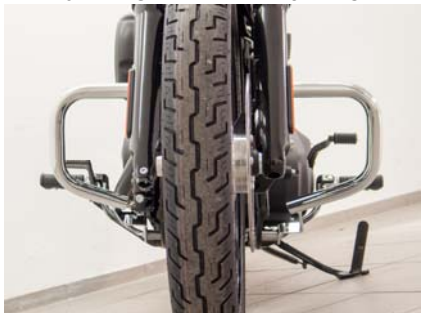

6246 View from the front