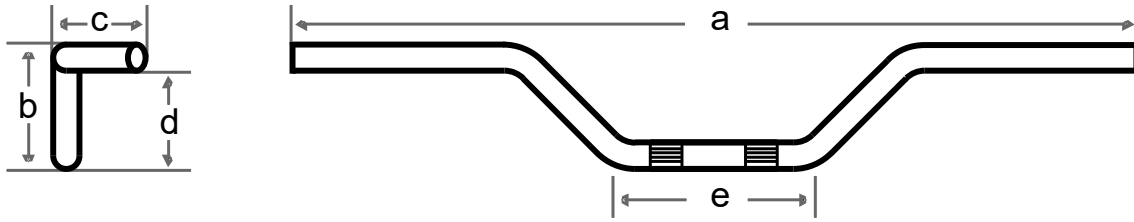

Chopper- and Cruiser Handlebars

Article:						Order No.:	EUR without Tax	EUR incl. 19% Tax
	a	b	c	d	e			
Handlebar from tube 22 mm Ø (7/8")								
Classic and stylish Handlebar, high	830	250	170	230	280	7806 LN B	Piece 53,95	64,20
Chopper Handlebar	745	200	200	150	250	7787 LN 17	Piece 53,95	64,20
Chopper Handlebar	755	180	230	75	240	7795 LN 23	Piece 53,95	64,20
Handlebar, medium high and wide	990	125	220	130	230	7798 LN 40	Piece 62,10	73,90
Handlebar, low and wide	990	90	195	160	235	7141 LN 41	Piece 57,10	67,95
Handlebar, low and wide	920	60	150	25	220	7054 LN 42	Piece 51,85	61,70
Handlebar, low and wide	950	85	165	90	210	7190 LN 48 *	Piece 57,10	67,95
Handlebar, low and wide, strong cranked	865	85	130	220	190	7188 LN 50 *	Piece 57,10	67,95
Hb., medium high, wide, strong cranked	1020	160	275	120	395	7110 LN 56 *	Piece 62,10	73,90

* Marked handlebars with TÜV technical report for registration pursuant §19/2.