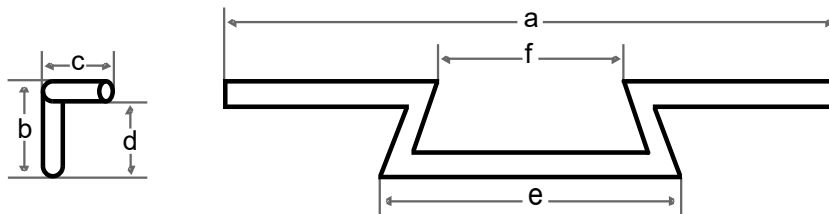

Z-Handlebar

Article:

Order No.:

Z-Fatbar from tube 31,75 mm Ø (1 1/4") with grip ends 25,4 mm Ø (1").

Z-Fatbar, low, small, black
Z-Fatbar, high, small,
Dto., black

a	b	c	d	e
870	85	120	50	300
850	145	120	110	300

7750	L Z 7 HDF, schwarz
7757	L Z 9 HDF
7756	L Z 9 HDF, schwarz

	EUR without Tax	EUR incl. 19% Tax
Piece	224,75	267,45
Piece	224,75	267,45
Piece	224,75	267,45

Z-Fatbar from tube 31,75 mm Ø (1 1/4") with grip ends 25,4 mm Ø (1").

Model for Harley-Davidson with Throttle by Wire (TBW)

Z-Fatbar, high, small,

850	145	120	110	300

7261	L Z 9 HDF-E

Piece	251,60	299,40