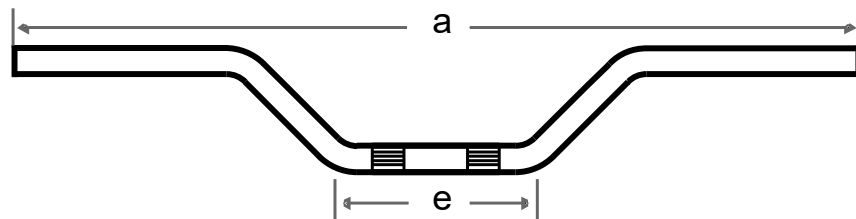

Tourenlenker

Article:

Order No.:

EUR
without
Tax

EUR
incl. 19%
Tax

	a	b	c	d	e				
Handlebar from tube 22 mm Ø (7/8")									
Classic Handlebar like BMW /5 models	650	60	70	55	200	7191 LN 1	Piece	46,60	55,45
Streetbike and side car Handlebar	750	60	85	55	200	7087 LN 2	Piece	49,45	58,85
Classic touring Handlebar like BMW /6	660	105	105	110	200	7194 LN 4	Piece	49,45	58,85
Touring Handlebar, medium high	765	145	175	115	245	7195 LN 5	Piece	50,80	60,45
Touring Handlebar	745	235	165	220	250	7781 LN 12	Piece	50,80	60,45
Touring Handlebar	730	120	105	140	160	7784 LN 14	Piece	50,80	60,45
Classic touring Handlebar like Z 650	730	90	120	110	160	7793 LN 21	Piece	49,45	58,85
Classic touring Handlebar like BMW R 80 G/S, R 80 RT/ST, R 100 RT	710	200	135	260	180	7794 LN 22	Piece	50,80	60,45
Classic Touring Bar like YA SR 500	800	120	155	150	170	7060 LN 25	Piece	50,80	60,45
Dto., black						7063 LN 25 schwarz	Piece	50,80	60,45
Touring Handlebar	710	110	80	100	175	7080 LN 26	Piece	49,45	58,85
Touring Handlebar	745	170	150	155	175	7204 LN 27	Piece	50,80	60,45
Handlebar, low and wide	920	100	110	70	250	7202 LN 33	Piece	50,80	60,45