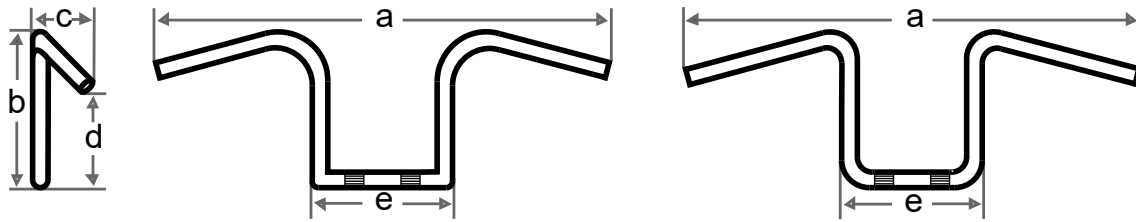

LZR- and ULZ-Handlebars

Article:		Order No.:		EUR without Tax	EUR incl. 19% Tax
	a b c d e				
LZR-Handlebar from tube 22 mm Ø (7/8")					
Z-Handlebar, high, top round, black	720 280 140 245 240	7797 L ZR 2, schwarz	Piece	127,90	152,20
ULZ-Handlebar from tube 22 mm Ø (7/8")					
Z-Handlebar, curved	750 250 110 175 240	7803 UL Z	Piece	55,50	66,05