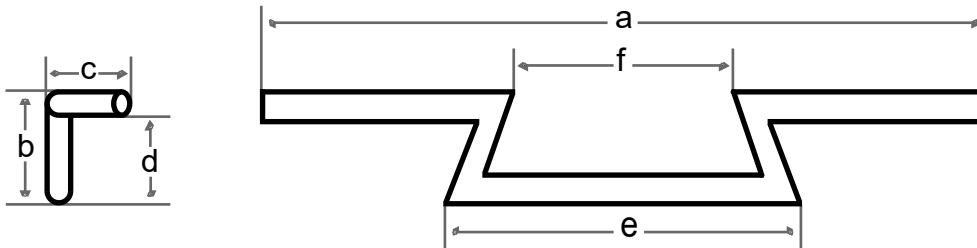

## MSP-ZBars

Article:

Order No.:

Article:	a	b	Tax	Tax	e	Order No.:	EUR without Tax	EUR incl. 19% Tax
<b>ZBars from tube 25,4 mm Ø (1"), with notch for cables (For all HD from 82 up)</b>								
ZBar, low, black	800	70	110	40	265	6242 MSP-RL-1-Z1-B-A-C schw.	Piece 157,65	187,60
ZBar, low	850	70	90	40	285	6155 MSP-RL-1-Z1-B-B-B	Piece 157,65	187,60
Dto., black						6156 MSP-RL-1-Z1-B-B-B, schw.	Piece 157,65	187,60
ZBar, high, black	800	110	110	80	265	6243 MSP-RL-1-Z2-B-A-C schw.	Piece 161,05	191,65
ZBar, high	850	110	90	80	285	6157 MSP-RL-1-Z2-B-B-B	Piece 161,05	191,65
Dto., black						6158 MSP-RL-1-Z2-B-B-B, schw.	Piece 161,05	191,65
<b>ZBars from tube 31,75 mm Ø (1 1/4"), with butted grip ends 25,4 mm Ø (1") and 5 holes for inside wiring</b>								
ZBar, high black	850	110	90	80	300	6166 MSP-RL-1-Z4-F-B-B, schw.	Piece 249,45	296,85