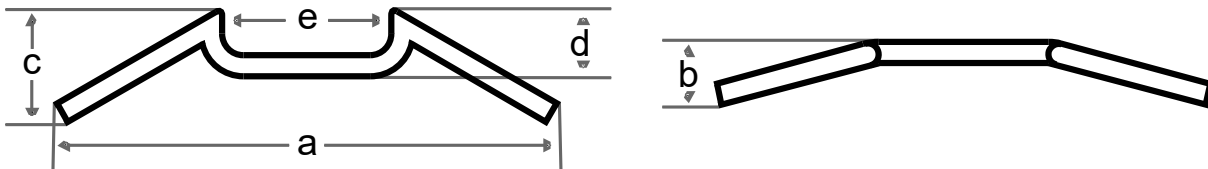

M-Handlebar

Article:		Order No.:		EUR without Tax	EUR incl. 19% Tax
	a b c d e				
M-Handlebar from tube 22 mm Ø (7/8")					
M-Handlebar	575 104 150 67 230	7093 HK L 3	Piece	60,50	72,00
Dto., black		7040 HK L 3, schwarz	Piece	60,50	72,00
M-Handlebar	617 59 190 90 240	7949 L M 2	Piece	63,15	75,15
M-Handlebar	610 85 200 145 290	7540 YA L 2	Piece	74,20	88,30
Dto., black		7096 YA L 2, schwarz	Piece	74,20	88,30
M-Handlebar	694 105 162 134 300	7309 HO L 10	Piece	74,20	88,30