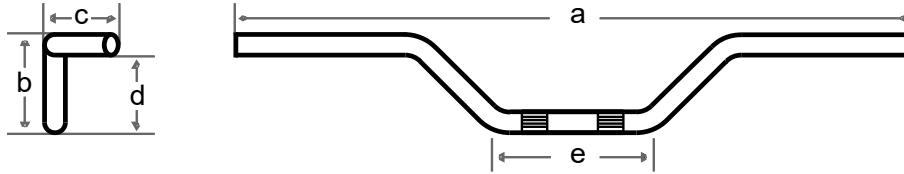

## LZR and LRZ Lenker

**Lenker aus Rohr 25,4 mm Ø (1"),**  
**with notch for cables and 3 holes for inside wiring (for all HD ab Bj. 82),**  
**(1 long hole 13 x 30 in the cable notches and 1 long hole 13 x 40 in the middle of mounting place)**