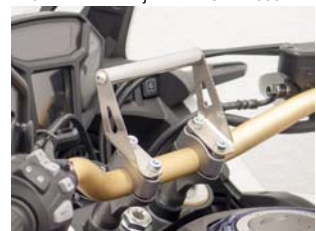

6208 Cover for brake fluid CRF1000L

6209 Regulator Cover CRF 1000 L

6210 Stand enlargement CRF1000L

6211 Screen adjustment CRF 1000 L

6211 Screen adjustment CRF 1000 L

6212 Squirt protection CRF 1000 L

6213 Device holder low