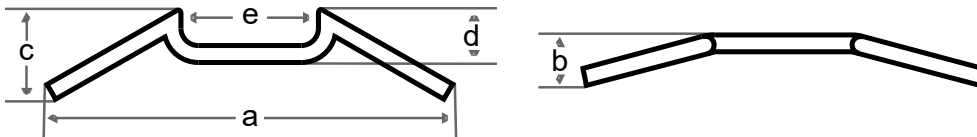

M-Handlebar

Article:		Order No.:		EUR without Tax	EUR incl. 19% Tax
M-Handlebar from tube 25,4 mm Ø (1"), with notch for cables (For all HD from 82 up)	a b c d e				
M-Handlebar 25,4 mm Ø	694 105 162 134 300	7308 HO L 10 HD MK	Piece	85,80	102,10
Dto., black		7307 HO L 10 HD MK, schwarz	Piece	85,80	102,10