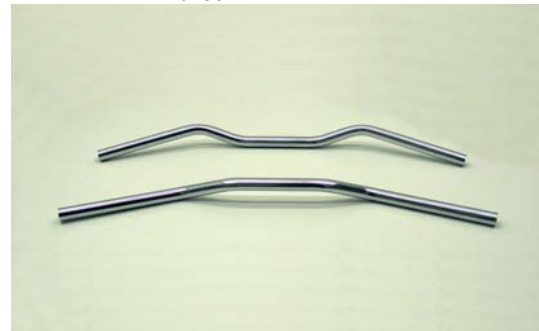

CustomBar 6147 MSP-RL-1-A1-B-B-C
RaceBar 6153 MSP-RL-1-D1-B-B-C