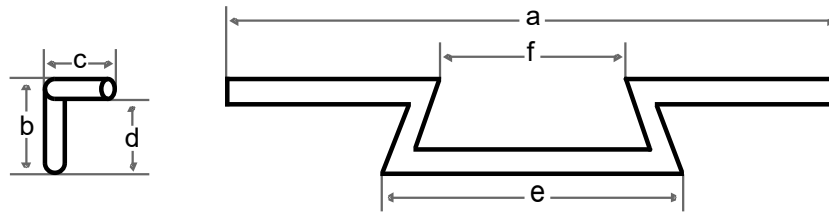

Z-Handlebars

Article:		Order No.:		EUR without Tax	EUR incl. 19% Tax
	a b c d e				
Z-Handlebar from tube 22 mm Ø (7/8")					
Inclusive Technical Report for registration pursuant § 19/2					
Z-Handlebar, low, small	870 85 120 50 300	7733 L Z 7	Piece	138,40	164,70
Dto., black		7734 L Z 7, schwarz	Piece	138,40	164,70
Z-Handlebar, high, small	850 145 120 110 300	7736 L Z 9	Piece	138,40	164,70
Dto., black		7737 L Z 9, schwarz	Piece	138,40	164,70