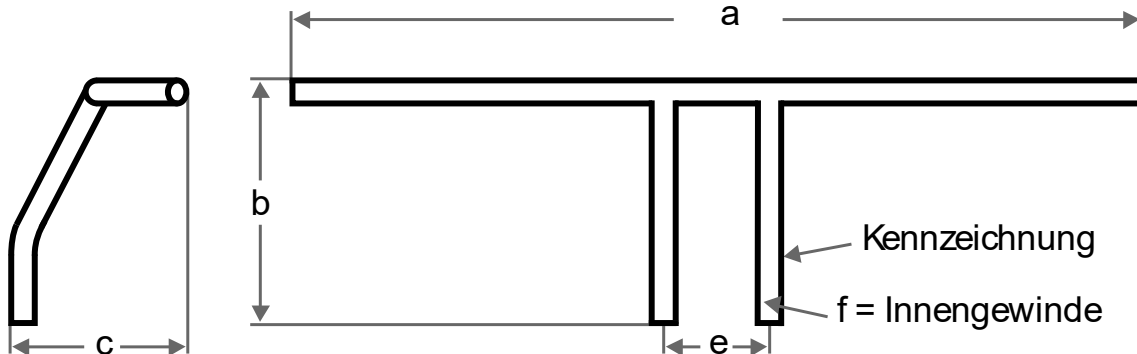

T-Bars

T-Bar handlebar with thread in the vertical tubes (hole distance 100 mm). The handlebars are mounted with a screw on the triple tree. The screw must be mounted from below through the triple tree inside the vertical handlebar tubes. For some motorcycle models we have mounting kits, for other models you have to make the mounting like the description of the TÜV-technical report.

Article:						Order No.:	EUR without Tax	EUR incl. 19% Tax
	a	b	c	e	f			
T-Bars								
T-Bar Ø 22 mm	800	225	160	100	M 10	7958 T-Bar 1	Piece 140,00	166,60
Mounting kits:								
Mounting kit for T-Bar Handlebar Honda VT 125 Shadow						7966 MK HO VT 125 Shadow	Piece 27,65	32,90
Mounting kit for T-Bar Yamaha XV 250/535 and XV 750/1100 Virago						7991 MK YA XV 250/535	Piece 18,40	21,90