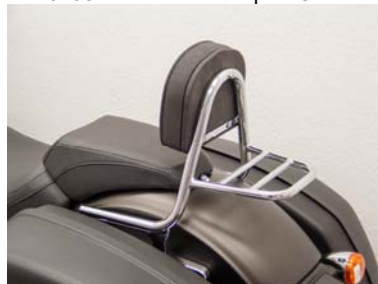

6221 DGX HD Softail M8 FLHC

6258 RR HD Softail Sport Glide

6260 RR2 HD Softail Sport Glide

6262 LH HD Softail Sport Glide

6264 RG HD Softail Sport Glide

6266 H HD Softail Sport Glide

Article:	Fits for:	Order No.:		EUR without Tax	EUR incl. 19% Tax
<b>For Harley Davidson Softail Street Bob (Milwaukee-Eight 107/114), (FXBB) 2018-</b>					
<b>Protection Guard one piece from tube 38 mm</b>		<b>6221 DGX HD Softail M8 FLHC</b>	Piece	219,45	261,15
Dto., black		6222 DGX HD Softail M8 FLHC, schw.	Piece	219,45	261,15
(6221 and 6222 fit also in combination with forward mounted footrests)					
Protection Guard one piece from tube 38 mm, conical form		6244 DGX4 HD Softail Street Bob	Piece	219,45	261,15
Dto., black		6245 DGX4 HD Softail Street Bob, schwarz	Piece	219,45	261,15
Protection Guard from tube 32 mm, low form		6246 DG2 HD Softail Street Bob	Piece	192,35	228,90
Dto., black		6247 DG2 HD Softail Street Bob, schwarz	Piece	192,35	228,90
Protection Guard from tube 32 mm		6248 DG HD Softail Street Bob	Piece	192,35	228,90
Dto., black		6249 DG HD Softail Street Bob, schwarz	Piece	192,35	228,90
Baggage Holder		6250 P HD Softail Street Bob	Pair	77,90	92,70
Dto., black		6251 P HD Softail Street Bob, schwarz	Pair	77,90	92,70
Driver Sissy Bar with pad and Carrier		6252 FRG HD Softail Street Bob	Piece	239,45	284,95
Dto., black		6253 FRG HD Softail Street Bob, schwarz	Piece	239,45	284,95
<b>Solo-Rack Ø 16, curved</b>		<b>6254 BR HD Softail Street Bob</b>	Piece	104,20	124,00
Dto., black		6255 BR HD Softail Street Bob, schwarz	Piece	104,20	124,00
Solo-Rack Ø 16, wide form, black		6257 BR2 HD Softail Street Bob, schwarz	Piece	116,60	138,75